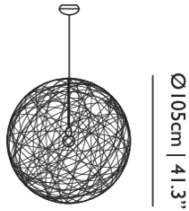

## Dimensions

Ø105cm | 41.3"

## Product

**WIDTH** 105cm | 41.3"  
**HEIGHT** 105cm | 41.3"  
**DEPTH** 105cm | 41.3"  
**DIAMETER** 105cm | 41.3"  
**WEIGHT NETTO** 2.5kg | 5.51lbs